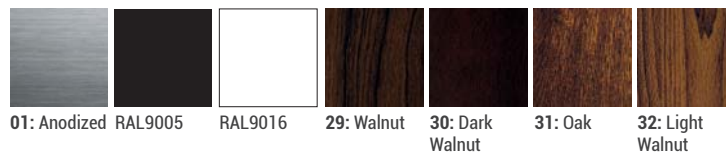

- Min. 20 micron anodized aluminum extruded profile
- High efficient homogeneous light by plexiglas diffused cover
- Suitable for pendant mounting
- Product length standards are; 90cm, 120cm, 150cm and 180cm
- Different colors are applicable for the housing
- 1,5 m steel wire hangers are included
- The number of the hangers in the package may vary regarding the product size

P W Product & Power Options

Product Name	Light Color	Input Voltage (V)	Power (W)	Luminous Flux (lm)	Diameter (B) (mm)	Weight (kg)
YZKi90	WW-NW-CW	24V DC	50	3.750	900	4,5
YZKi90	WW-NW-CW	24V DC	100	7.500	900	4,5
YZKi120	WW-NW-CW	24V DC	65	4.875	1200	6,4
YZKi120	WW-NW-CW	24V DC	130	9.750	1200	6,4
YZKi150	WW-NW-CW	24V DC	80	6.000	1500	8,3
YZKi150	WW-NW-CW	24V DC	160	12.000	1500	8,3
YZKi180	WW-NW-CW	24V DC	95	7.125	1800	10,2
YZKi180	WW-NW-CW	24V DC	180	13.500	1800	10,2

*Power and Lumen values provided are based off of a cold white (CW) LED.

C Light Color Options

● WW: Warm White	3000K
● NW: Natural White	4000K
● CW: Cold White	6500K

G Housing Color/Coating Options

Mounting Accessory