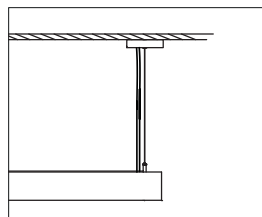

Mounting Accessory

Driver box
(220V LED Driver included)

Order Code

P . W . C . G