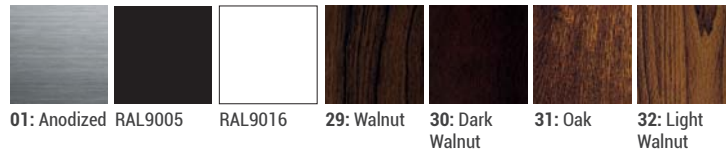

- Min. 20 micron anodized aluminum extruded profile
- High efficient homogeneous light by plexiglas diffused cover
- Suitable for pendant mounting
- Product length standards are; 90cm, 120cm, 150cm and 180cm
- Different colors are applicable for the housing
- 1,5 m steel wire hangers are included
- The number of the hangers in the package may vary regarding the product size

P W Product & Power Options

Product Name	Light Color	Input Voltage (V)	Power (W)	Luminous Flux (lm)	Diameter (B) (mm)	Weight (kg)
YZKd90	WW-NW-CW	24V DC	40	3.000	900	4,7
YZKd90	WW-NW-CW	24V DC	80	6.000	900	4,7
YZKd120	WW-NW-CW	24V DC	60	4.500	1200	6,2
YZKd120	WW-NW-CW	24V DC	120	9.000	1200	6,2
YZKd150	WW-NW-CW	24V DC	75	5.625	1500	7,8
YZKd150	WW-NW-CW	24V DC	150	11.250	1500	7,8
YZKd180	WW-NW-CW	24V DC	90	6.750	1800	9,3
YZKd180	WW-NW-CW	24V DC	180	13.500	1800	9,3

*Power and Lumen values provided are based off of a cold white (CW) LED.

C Light Color Options

● WW: Warm White	3000K
● NW: Natural White	4000K
● CW: Cold White	6500K

G Housing Color/Coating Options

Mounting Accessory