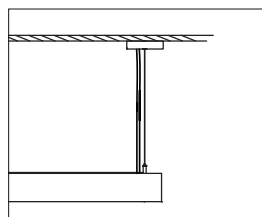

Mounting Accessory

Driver box
(220V LED Driver included)

Order Code

P . W . C . G