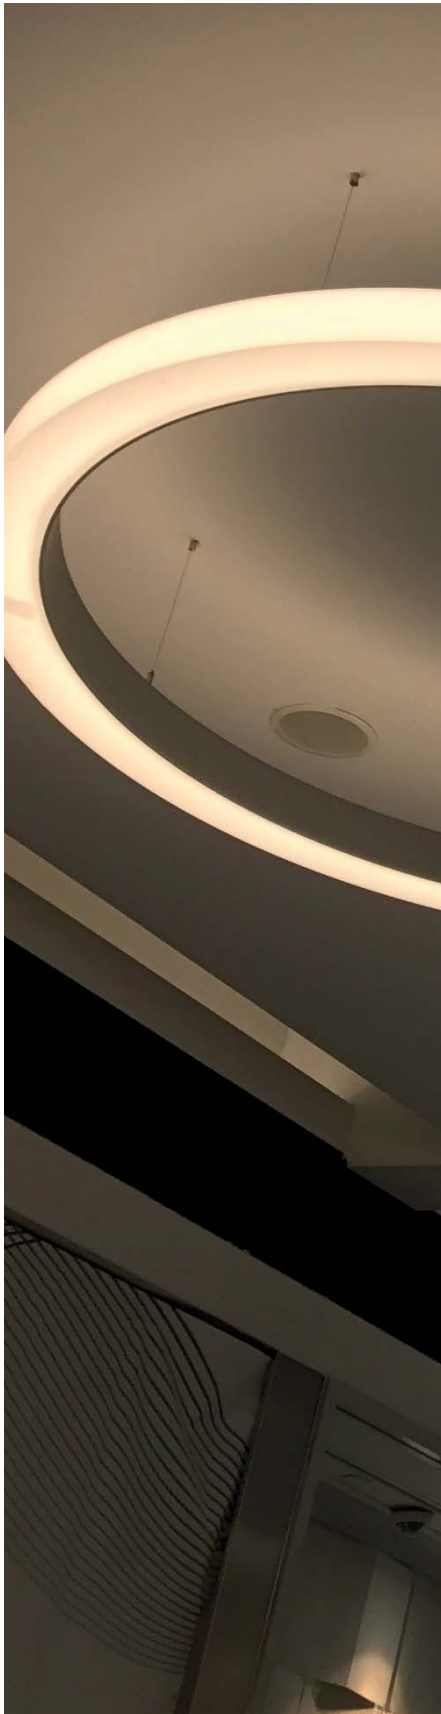

Control System Options

	Color Type	PWM	INV PWM	DMX	DALI	0-10V DC	TRIAC
WW-NW-CW		•			•	•	
DW		•			•	•	
R,G,B,A		•			•	•	
RGB		•			•	•	
RGBA/W							
RGB DMX				•			
WHITE DMX				•