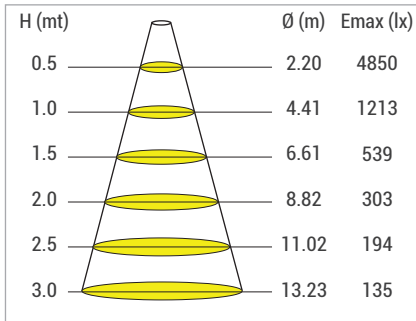

Conical Diagram

RODA120 CW65 36W 220VAC IP65