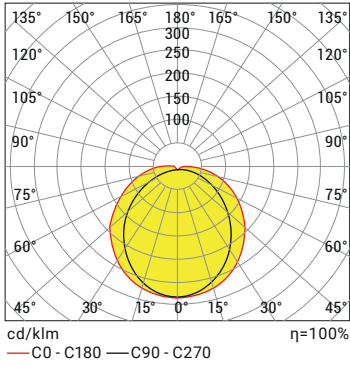

- High efficiency waterproof LED luminaire
- Extruded PC body
- UV protected PVC end caps
- High efficiency diffuser with homogeneous light output
- Stainless fittings

P W Product & Power Options

Product Name	Light Color	Input Voltage (V)	Power (W)	Luminous Flux (lm)	Length (mm)	Weight (kg)
RODA 120-EVO	WW-NW-CW	220V-240 AC	36	3.967	1224	1,3

**Power and Lumen values provided are based off of a "cold white (CW) LED".*

C Light Color Options

● WW: Warm White	3000K
● NW: Natural White	4000K
● CW: Cold White	6500K

Order Code

P . W . C

Product Diagrams

Polar Diagram

Conical Diagram

RODA120 CW65 36W 220VAC IP65

Control System Options

Color Type	PWM	INV PWM	DMX	DALI	0-10V DC	TRIAC
WW-NW-CW ● ● ●						

Namtek Factory, Denizli