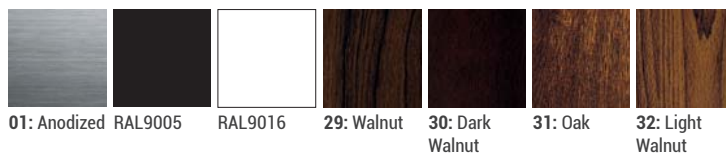

G Housing Color/Coating Options