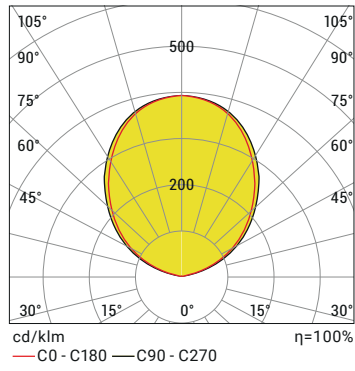

## P W Product & Power Options

| Product Name | Light Color | Input Voltage (V) | Power (W) | Luminous Flux (lm) | Weight (kg) |
|--------------|-------------|-------------------|-----------|--------------------|-------------|
| AC5GE18      | WW-NW-CW    | 24V DC            | 18        | 1.800              | 0,8         |

Power and Lumen values provided are based off of a "cold white (CW) LED". It may vary according to the desired color.

## C Light Color Options

|                     |       |            |       |
|---------------------|-------|------------|-------|
| ● WW: Warm White    | 3000K | ● R: Red   | 625nm |
| ● NW: Natural White | 4000K | ● G: Green | 525nm |
| ● CW: Cold White    | 6500K | ● B: Blue  | 465nm |

## Product Diagrams

Polar Diagram

Conical Diagram

| H (mt) | Ø (m) | E <sub>max</sub> (lx) |
|--------|-------|-----------------------|
| 3.0    | 6,95  | 80                    |
| 2.5    | 5,79  | 116                   |
| 2.0    | 4,63  | 180                   |
| 1.5    | 3,48  | 321                   |
| 1.0    | 2,32  | 722                   |
| 0.5    | 1,16  | 2888                  |